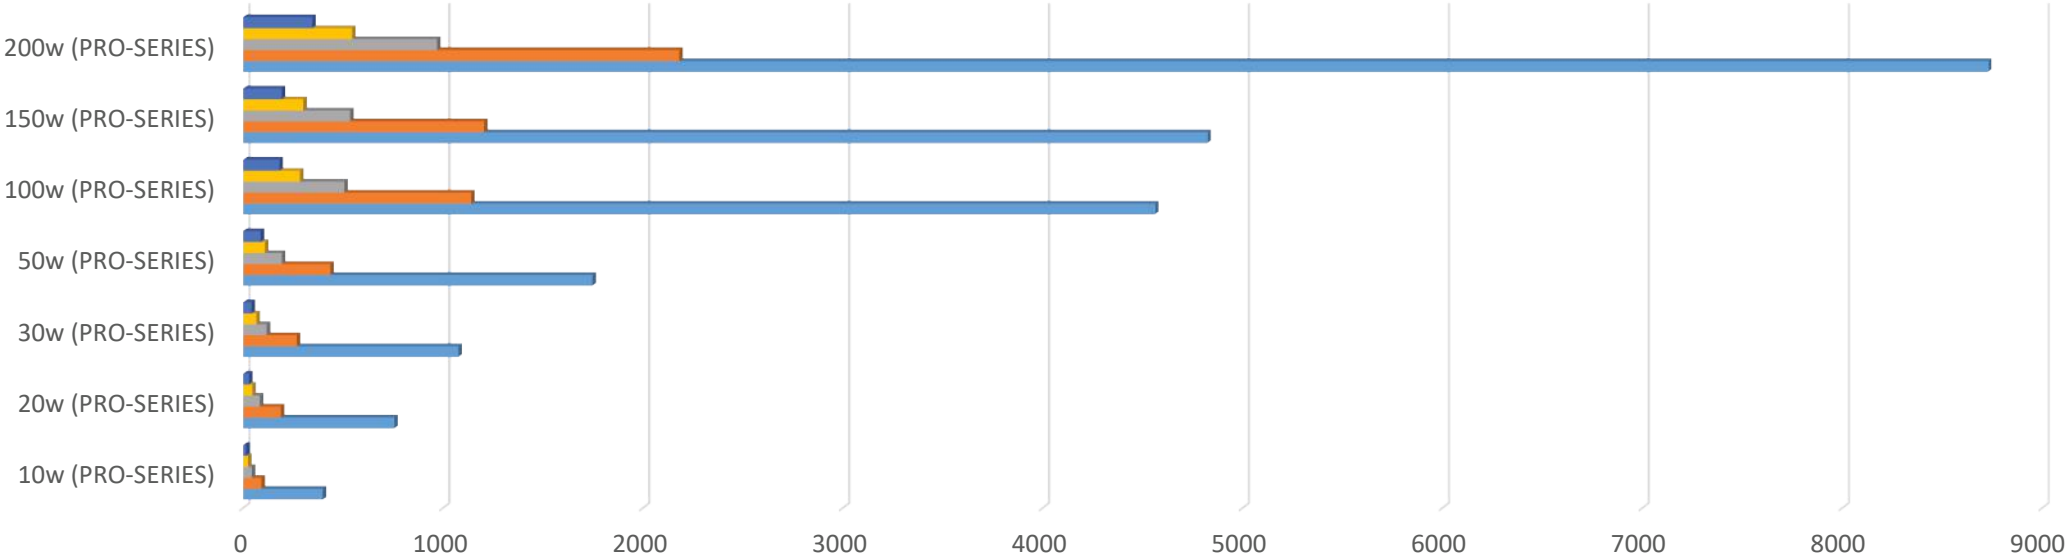

ONELITE PRO-SERIES FLOODLIGHT ILLUMINATION CHART

	10w (PRO-SERIES)	20w (PRO-SERIES)	30w (PRO-SERIES)	50w (PRO-SERIES)	100w (PRO-SERIES)	150w (PRO-SERIES)	200w (PRO-SERIES)
■ 5m	15.95	30.28	43.1	87.91	182.49	192.96	345.86
■ 4m	24.92	47.31	67.35	109.23	285.15	301.51	545.6
■ 3m	44.30	84.10	119.27	194.18	506.93	536.01	969.96
■ 2m	92.39	189.23	269.39	436.91	1140.59	1206.02	2182.42
■ 1m	398.67	756.91	1077.57	1747.63	4562.36	4824.09	8729.67

■ 5m ■ 4m ■ 3m ■ 2m ■ 1m